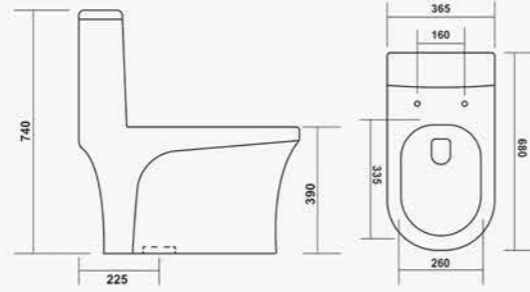

EMPEROR

L 680 W 360 H 750mm
Syphonic
S trap : 225mm (9")

BRONZE

L 690 W 380 H 730mm
Syphonic
S trap : 225mm (9")

OLUMPIA

L 670 W 360 H 720mm
Syphonic
S trap : 225mm (9")
300mm (12")

LUNAR

L 665 W 370 H 770mm
Wash Down
S trap : 225mm (9")

MONTANA

L 650 W 360 H 720mm
Wash Down
S trap : 225mm (9")
300mm (12")

FORSQUARE

L 690 W 360 H 730mm
Wash Down
S trap : 225mm (9")

ROCK

L 680 W 365 H 740mm
Wash Down
S trap : 225mm (9")

FLORA

L 700 W 370 H 680mm
Wash Down
S trap : 225mm (9")

LIBERO

L 665 W 365 H 740mm
Wash Down
S trap : 100mm (4")

PRIVYA

L 540 W 345 H 360mm

ATLANTA

L 500 W 345 H 350mm

TERRA
Rimless

L 510 W 335 H 360mm