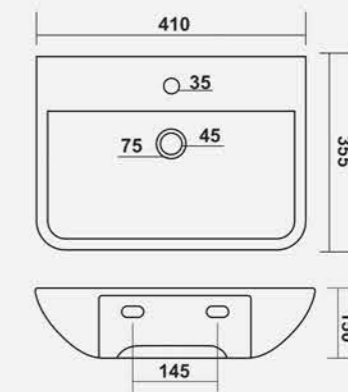

DIAMOND SET

L 655 W 520 H 945mm
25" x 20"

CANDY SET

L 520 W 420 H 830mm
20" x 16"

OLUMPIA SET

L 495 W 495 H 855mm
19" x 19"

PREMIUM SET

L 625 W 490 H 955mm
24" x 19"

SOPHIA SET

L 570 W 420 H 840mm
22" x 16"

SPENTA SET

L 535 W 410 H 870mm
22" x 16"

VENICE SET

L 590 W 450 H 890mm
23" x 17"

ENZO SET

L 580 W 445 H 845mm
23" x 18"

SYMPHONY SET

L 520 W 430 H 850mm
20" x 17"

GLORIA SET

L 560 W 435 H 860mm
22" x 17"

VITRA

L 455 W 345 H 150mm
18" x 14"

CERA

L 455 W 355 H 175mm
18" x 14"

CRETA

L 410 W 355 H 150mm
16" x 14"

DELTA

L 370 W 305 H 180mm
14" x 12"

FOURSQUARE

L 410 W 390 H 160mm
16" x 15"

ELLIPSE

L 325 W 285 H 140mm
13" x 11"