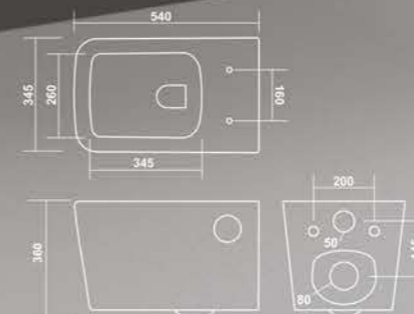

PRIVYA

L 540 W 345 H 360mm