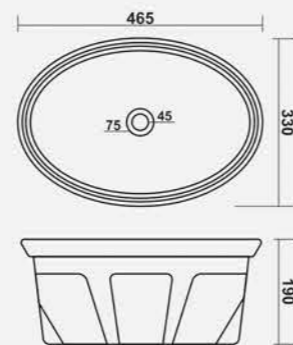

CRYSTAL

L 555 W 410 H 170mm
22" x 16"

OPAL

L 570 W 410 H 230mm
22" x 16"

OPERA

L 465 W 330 H 190mm
18" x 13"

ORISSA PAN-23"

L 600 W 460 H 305mm

ORISSA PAN - 20"

L 520 W 410 H 240mm

CITY PAN

L 550 W 440 H 200mm

SPIKE

L 330 W 310 H 560mm

LARGE

L 385 W 380 H 600mm

HALF STALL

L 305 W 290 H 380mm

FLAT BACK

L 340 W 270 H 450mm

SQUATTING

L 465 W 380 H 110mm

SINK

SIZE : 18"x12"x6", 24"x18"x8"