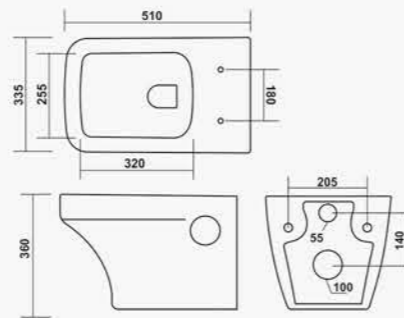

MONTANA

L 650 W 360 H 720mm
Wash Down
S trap : 225mm (9")
300mm (12")

FORSQUARE

L 690 W 360 H 730mm
Wash Down
S trap : 225mm (9")

ROCK

L 680 W 365 H 740mm
Wash Down
S trap : 225mm (9")

FLORA

L 700 W 370 H 680mm
Wash Down
S trap : 225mm (9")

LIBERO

L 665 W 365 H 740mm
Wash Down
S trap : 100mm (4")

PRIVYA

L 540 W 345 H 360mm

ATLANTA

L 500 W 345 H 350mm

TERRA
Rimless

L 510 W 335 H 360mm

ARIES
Rimless

L 520 W 370 H 360mm

BREZZA

L 510 W 360 H 360mm

CARDIF

L 535 W 380 H 390mm

CARDIFF PLUS

L 500 W 360 H 360mm