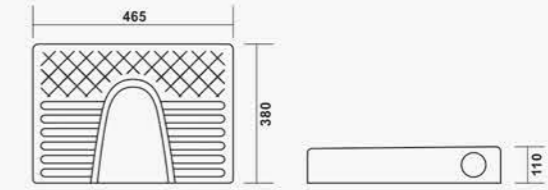

HALF STALL

L 305 W 290 H 380mm

FLAT BACK

L 340 W 270 H 450mm

SQUATTING

L 465 W 380 H 110mm

SINK

SIZE : 18"x12"x6", 24"x18"x8"