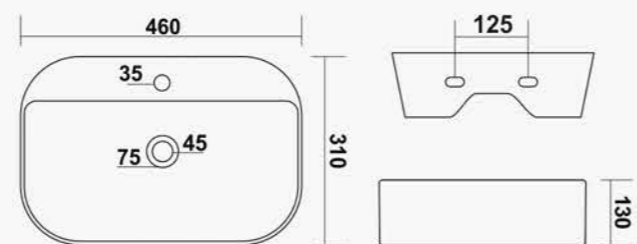

ARENA

L 580 W 355 H 120mm
23" x 15"

LUCID

L 560 W 360 H 155mm
22" x 14"

BRIO

L 315 W 315 H 110mm
12" x 12"

CAPSULE

L 570 W 390 H 120mm
23" x 15"

CELLO

L 410 W 360 H 160mm
16" x 14"

TABLE TOP BASIN

CELLO

L 360 W 260 H 130mm
14" x 11"

CLAIR

L 475 W 370 H 125mm
19" x 15"

CLARION

L 610 W 390 H 120mm
24" x 15"

TABLE TOP BASIN

CUBE

L 470 W 340 H 135mm
18" x 13"

CUBE

L 390 W 390 H 145mm
15" x 15"

CUBE

L 380 W 285 H 140mm
15" x 11"

GLOBUS

L 460 W 310 H 130mm
18" x 12"

HELIX

L 300 W 300 H 100mm
12" x 12"

INOX

L 460 W 340 H 110mm
18" x 13"

LATINA

L 465 W 250 H 125mm
18" x 10"