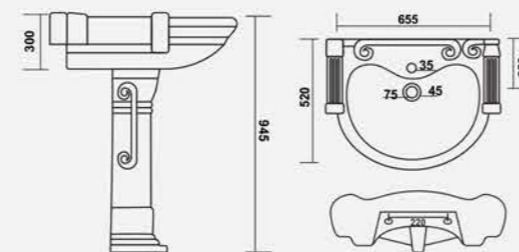

L 480 W 410 H 350mm
19" x 16"

VENICE SET

L 590 W 450 H 580mm
23" x 18"

WASH BASIN PEDESTAL

HARMONY SET

L 530 W 435 H 900mm
22" x 18"

CERA SET

L 585 W 425 H 850mm
22" x 16"

DIAMOND SET

L 655 W 520 H 945mm
25" x 20"

CANDY SET

L 520 W 420 H 830mm
20" x 16"

OLUMPIA SET

L 495 W 495 H 855mm
19" x 19"

PREMIUM SET

L 625 W 490 H 955mm
24" x 19"