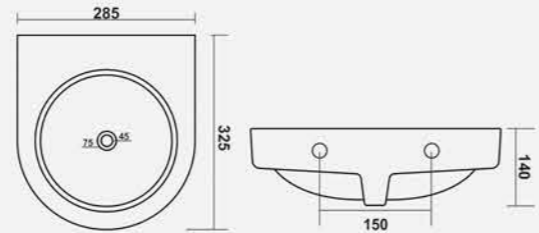

DIAMOND SET

L 655 W 520 H 945mm
25" x 20"

CANDY SET

L 520 W 420 H 830mm
20" x 16"

OLUMPIA SET

L 495 W 495 H 855mm
19" x 19"

PREMIUM SET

L 625 W 490 H 955mm
24" x 19"

SYMPHONY SET

L 520 W 430 H 850mm
20" x 17"

GLORIA SET

L 560 W 435 H 860mm
22" x 17"

VITRA

L 455 W 345 H 150mm
18" x 14"

CERA

L 455 W 355 H 175mm
18" x 14"

CRETA

L 410 W 355 H 150mm
16" x 14"

DELTA

L 370 W 305 H 180mm
14" x 12"

FOURSQUARE

L 410 W 390 H 160mm
16" x 15"

ELLIPSE

L 325 W 285 H 140mm
13" x 11"

GOLDEN

L 465 W 365 H 200mm
18" x 14"

EVOK

L 365 W 260 H 130mm
15" x 10"

MANGO

L 325 W 275 H 180mm
13" x 11"

MINT

L 455 W 250 H 170mm
18" x 10"