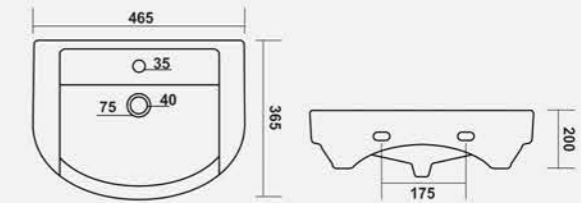

DIAMOND SET

L 655 W 520 H 945mm
25" x 20"

CANDY SET

L 520 W 420 H 830mm
20" x 16"

OLUMPIA SET

L 495 W 495 H 855mm
19" x 19"

PREMIUM SET

L 625 W 490 H 955mm
24" x 19"

SYMPHONY SET

L 520 W 430 H 850mm
20" x 17"

GLORIA SET

L 560 W 435 H 860mm
22" x 17"

VITRA

L 455 W 345 H 150mm
18" x 14"

CERA

L 455 W 355 H 175mm
18" x 14"

CRETA

L 410 W 355 H 150mm
16" x 14"

DELTA

L 370 W 305 H 180mm
14" x 12"

FOURSQUARE

L 410 W 390 H 160mm
16" x 15"

ELLIPSE

L 325 W 285 H 140mm
13" x 11"

GOLDEN

L 465 W 365 H 200mm
18" x 14"

EVOK

L 365 W 260 H 130mm
15" x 10"

MANGO

L 325 W 275 H 180mm
13" x 11"

MINT

L 455 W 250 H 170mm
18" x 10"