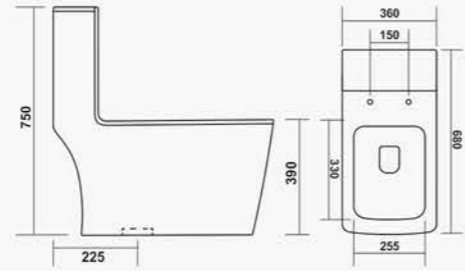

TERRA

L 665 W 365 H 740mm
Syphonic
S trap : 225mm (9")

ZEST

L 700 W 365 H 730mm
6D Syphonic
S trap : 300mm (12")

6D TECHNOLOGY
BEGINNING OF A NEW ERA
OF 6D TECHNOLOGY

AMAZON

L 690 W 360 H 740mm
Syphonic / Wash Down
S trap : 225mm (9")

EMPEROR

L 680 W 360 H 750mm
Syphonic
S trap : 225mm (9")

BRONZE

L 690 W 380 H 730mm
Syphonic
S trap : 225mm (9")

OLUMPIA

L 670 W 360 H 720mm
Syphonic
S trap : 225mm (9")
300mm (12")

LUNAR

L 665 W 370 H 770mm
Wash Down
S trap : 225mm (9")