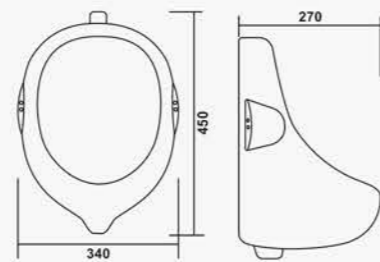

DIAMOND SET

L 655 W 520 H 945mm
25" x 20"

CANDY SET

L 520 W 420 H 830mm
20" x 16"

OLUMPIA SET

L 495 W 495 H 855mm
19" x 19"

PREMIUM SET

L 625 W 490 H 955mm
24" x 19"

CRYSTAL

L 555 W 410 H 170mm
22" x 16"

OPAL

L 570 W 410 H 230mm
22" x 16"

OPERA

L 465 W 330 H 190mm
18" x 13"

ORISSA PAN-23"

L 600 W 460 H 305mm

ORISSA PAN - 20"

L 520 W 410 H 240mm

CITY PAN

L 550 W 440 H 200mm

SPIKE

L 330 W 310 H 560mm

LARGE

L 385 W 380 H 600mm

HALF STALL

L 305 W 290 H 380mm

FLAT BACK

L 340 W 270 H 450mm

SQUATTING

L 465 W 380 H 110mm

SINK

SIZE : 18"x12"x6", 24"x18"x8"