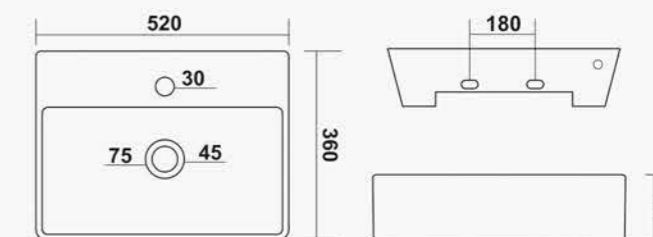

CELLO

L 410 W 360 H 160mm
16" x 14"

TABLE TOP BASIN

CELLO

L 360 W 260 H 130mm
14" x 11"

CLAIR

L 475 W 370 H 125mm
19" x 15"

CLARION

L 610 W 390 H 120mm
24" x 15"

TABLE TOP BASIN

CUBE

L 470 W 340 H 135mm
18" x 13"

CUBE

L 390 W 390 H 145mm
15" x 15"

CUBE

L 380 W 285 H 140mm
15" x 11"

GLOBUS

L 460 W 310 H 130mm
18" x 12"

HELIX

L 300 W 300 H 100mm
12" x 12"

INOX

L 460 W 340 H 110mm
18" x 13"

LATINA

L 465 W 250 H 125mm
18" x 10"

LEO

L 430 W 320 H 155mm
17" x 13"

LEON

L 520 W 360 H 130mm
20" x 14"

LIZA

L 510 W 310 H 130mm
20" x 12"

LUMINA

L 450 W 440 H 130mm
18" x 18"