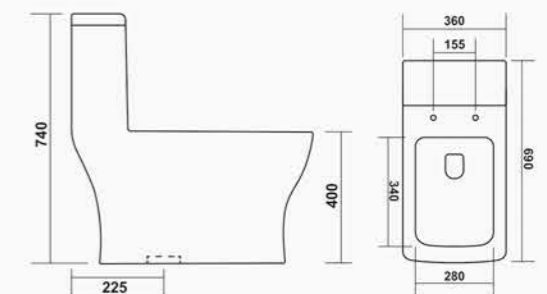

TERRA

L 665 W 365 H 740mm
Syphonic
S trap : 225mm (9")

ZEST

L 700 W 365 H 730mm
6D Syphonic
S trap : 300mm (12")

6D TECHNOLOGY
BEGINNING OF A NEW ERA
OF 6D TECHNOLOGY

AMAZON

L 690 W 360 H 740mm
Syphonic / Wash Down
S trap : 225mm (9")

EMPEROR

L 680 W 360 H 750mm
Syphonic
S trap : 225mm (9")

BRONZE

L 690 W 380 H 730mm
Syphonic
S trap : 225mm (9")

OLUMPIA

L 670 W 360 H 720mm
Syphonic
S trap : 225mm (9")
300mm (12")

LUNAR

L 665 W 370 H 770mm
Wash Down
S trap : 225mm (9")