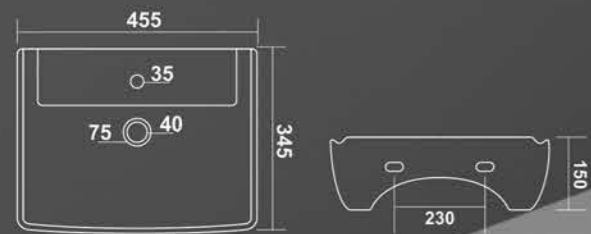

DIAMOND SET

L 655 W 520 H 945mm
25" x 20"

CANDY SET

L 520 W 420 H 830mm
20" x 16"

OLUMPIA SET

L 495 W 495 H 855mm
19" x 19"

PREMIUM SET

L 625 W 490 H 955mm
24" x 19"

SOPHIA SET

L 570 W 420 H 840mm
22" x 16"

SPENTA SET

L 535 W 410 H 870mm
22" x 16"

VENICE SET

L 590 W 450 H 890mm
23" x 17"

ENZO SET

L 580 W 445 H 845mm
23" x 18"

SYMPHONY SET

L 520 W 430 H 850mm
20" x 17"

GLORIA SET

L 560 W 435 H 860mm
22" x 17"

VITRA

L 455 W 345 H 150mm
18" x 14"

CERA

L 455 W 355 H 175mm
18" x 14"