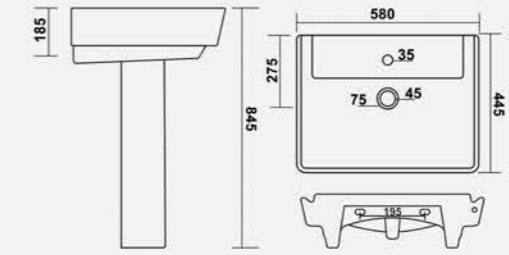

L 480 W 410 H 350mm
19" x 16"

VENICE SET

L 590 W 450 H 580mm
23" x 18"

WASH BASIN PEDESTAL

HARMONY SET

L 530 W 435 H 900mm
22" x 18"

CERA SET

L 585 W 425 H 850mm
22" x 16"

DIAMOND SET

L 655 W 520 H 945mm
25" x 20"

CANDY SET

L 520 W 420 H 830mm
20" x 16"

OLUMPIA SET

L 495 W 495 H 855mm
19" x 19"

PREMIUM SET

L 625 W 490 H 955mm
24" x 19"

SOPHIA SET

L 570 W 420 H 840mm
22" x 16"

SPENTA SET

L 535 W 410 H 870mm
22" x 16"

VENICE SET

L 590 W 450 H 890mm
23" x 17"

ENZO SET

L 580 W 445 H 845mm
23" x 18"

SYMPHONY SET

L 520 W 430 H 850mm
20" x 17"

GLORIA SET

L 560 W 435 H 860mm
22" x 17"

VITRA

L 455 W 345 H 150mm
18" x 14"

CERA

L 455 W 355 H 175mm
18" x 14"