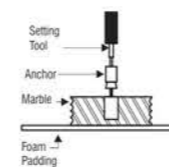

For Marble Counter tops:

1. Position the counter top upside down on foam padding to protect the surface. Mark and drill 3/6" holes 5/8" deep at the locations shown on the template.
2. Use a setting tool and hammer to secure the anchors.