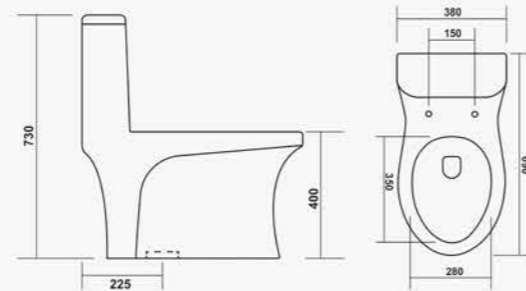

TERRA

L 665 W 365 H 740mm
Syphonic
S trap : 225mm (9")

ZEST

L 700 W 365 H 730mm
6D Syphonic
S trap : 300mm (12")

6D TECHNOLOGY
BEGINNING OF A NEW ERA
OF 6D TECHNOLOGY

AMAZON

L 690 W 360 H 740mm
Syphonic / Wash Down
S trap : 225mm (9")

EMPEROR

L 680 W 360 H 750mm
Syphonic
S trap : 225mm (9")

BRONZE

L 690 W 380 H 730mm
Syphonic
S trap : 225mm (9")

OLUMPIA

L 670 W 360 H 720mm
Syphonic
S trap : 225mm (9")
300mm (12")

LUNAR

L 665 W 370 H 770mm
Wash Down
S trap : 225mm (9")

MONTANA

L 650 W 360 H 720mm
Wash Down
S trap : 225mm (9")
300mm (12")

FORSQUARE

L 690 W 360 H 730mm
Wash Down
S trap : 225mm (9")

ROCK

L 680 W 365 H 740mm
Wash Down
S trap : 225mm (9")

FLORA

L 700 W 370 H 680mm
Wash Down
S trap : 225mm (9")