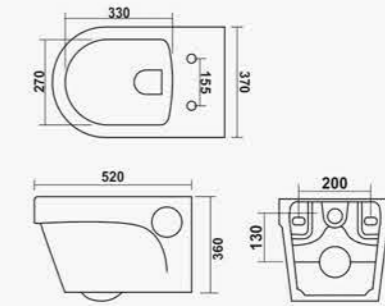

ARIES
Rimless

L 520 W 370 H 360mm