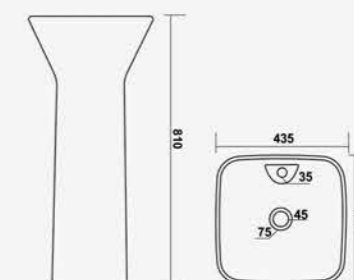

TORRIN

L 480 W 375 H 130mm
19" x 15"

VENTO

L 450 W 350 H 120mm
18" x 14"

CLINT

L 500 W 320 H 150mm
20" x 13"

W.B. LEXY

L 350 W 300 H 110mm
14" x 12"

W.B. ALPS

L 420 W 290 H 130mm
16" x 15"

ELVIN

L 515 W 380 H 135mm

MARTIN

L 615 W 430 H 140mm

SPOT

L 450 W 440 H 810mm
18" x 18"

STANZA

L 435 W 435 H 810mm
17" x 17"

SIMPLON

L 410 W 410 H 780mm
16" x 16"

ONE PIECE HALF WASH BASIN

BREZZA

L 545 W 440 H 350mm
21" x 17"

ELEMENT

DIAMOND SET

L 655 W 520 H 945mm
25" x 20"

CANDY SET

L 520 W 420 H 830mm
20" x 16"

OLUMPIA SET

L 495 W 495 H 855mm
19" x 19"

PREMIUM SET

L 625 W 490 H 955mm
24" x 19"