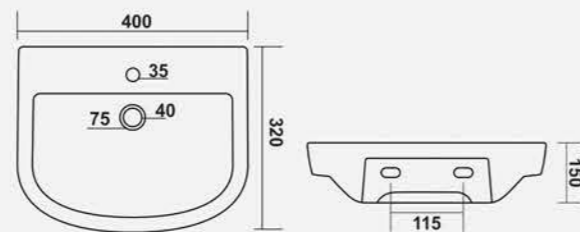

PRIME

L 400 W 320 H 150mm
16" x 13"