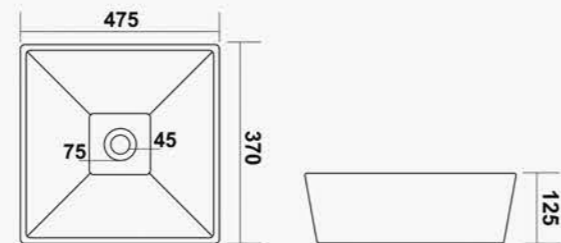

ARENA

L 580 W 355 H 120mm
23" x 15"

LUCID

L 560 W 360 H 155mm
22" x 14"

BRIO

L 315 W 315 H 110mm
12" x 12"

CAPSULE

L 570 W 390 H 120mm
23" x 15"

CELLO

L 410 W 360 H 160mm
16" x 14"

TABLE TOP BASIN

CELLO

L 360 W 260 H 130mm
14" x 11"

CLAIR

L 475 W 370 H 125mm
19" x 15"

CLARION

L 610 W 390 H 120mm
24" x 15"

TABLE TOP BASIN

CUBE

L 470 W 340 H 135mm
18" x 13"

CUBE

L 390 W 390 H 145mm
15" x 15"

CUBE

L 380 W 285 H 140mm
15" x 11"

GLOBUS

L 460 W 310 H 130mm
18" x 12"

HELIX

L 300 W 300 H 100mm
12" x 12"

INOX

L 460 W 340 H 110mm
18" x 13"

LATINA

L 465 W 250 H 125mm
18" x 10"