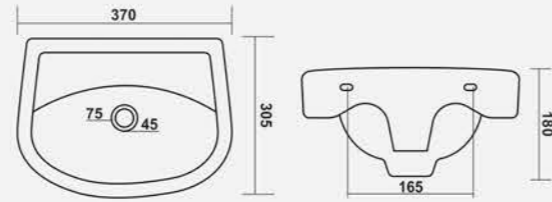

DIAMOND SET

L 655 W 520 H 945mm
25" x 20"

CANDY SET

L 520 W 420 H 830mm
20" x 16"

OLUMPIA SET

L 495 W 495 H 855mm
19" x 19"

PREMIUM SET

L 625 W 490 H 955mm
24" x 19"

SOPHIA SET

L 570 W 420 H 840mm
22" x 16"

SPENTA SET

L 535 W 410 H 870mm
22" x 16"

VENICE SET

L 590 W 450 H 890mm
23" x 17"

ENZO SET

L 580 W 445 H 845mm
23" x 18"

SYMPHONY SET

L 520 W 430 H 850mm
20" x 17"

GLORIA SET

L 560 W 435 H 860mm
22" x 17"

VITRA

L 455 W 345 H 150mm
18" x 14"

CERA

L 455 W 355 H 175mm
18" x 14"

CRETA

L 410 W 355 H 150mm
16" x 14"

DELTA

L 370 W 305 H 180mm
14" x 12"

FOURSQUARE

L 410 W 390 H 160mm
16" x 15"

ELLIPSE

L 325 W 285 H 140mm
13" x 11"