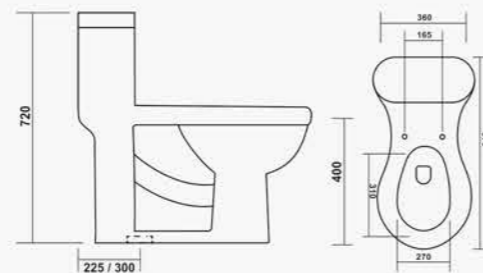

EMPEROR

L 680 W 360 H 750mm
Syphonic
S trap : 225mm (9")

BRONZE

L 690 W 380 H 730mm
Syphonic
S trap : 225mm (9")

OLUMPIA

L 670 W 360 H 720mm
Syphonic
S trap : 225mm (9")
300mm (12")

LUNAR

L 665 W 370 H 770mm
Wash Down
S trap : 225mm (9")

MONTANA

L 650 W 360 H 720mm
Wash Down
S trap : 225mm (9")
300mm (12")

FORSQUARE

L 690 W 360 H 730mm
Wash Down
S trap : 225mm (9")

ROCK

L 680 W 365 H 740mm
Wash Down
S trap : 225mm (9")

FLORA

L 700 W 370 H 680mm
Wash Down
S trap : 225mm (9")