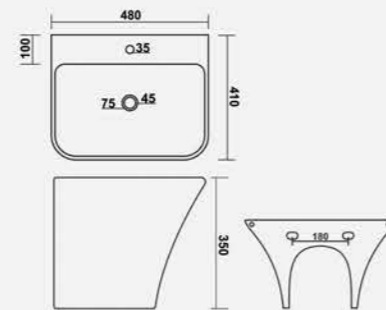

W.B. ALPS

L 420 W 290 H 130mm
16" x 15"

ELVIN

L 515 W 380 H 135mm

MARTIN

L 615 W 430 H 140mm

SPOT

L 450 W 440 H 810mm
18" x 18"

STANZA

L 435 W 435 H 810mm
17" x 17"

SIMPLON

L 410 W 410 H 780mm
16" x 16"

ONE PIECE HALF WASH BASIN

BREZZA

L 545 W 440 H 350mm
21" x 17"

ELEMENT

L 480 W 410 H 350mm
19" x 16"

VENICE SET

L 590 W 450 H 580mm
23" x 18"

WASH BASIN PEDESTAL

HARMONY SET

L 530 W 435 H 900mm
22" x 18"

CERA SET

L 585 W 425 H 850mm
22" x 16"

DIAMOND SET

L 655 W 520 H 945mm
25" x 20"

CANDY SET

L 520 W 420 H 830mm
20" x 16"

OLUMPIA SET

L 495 W 495 H 855mm
19" x 19"

PREMIUM SET

L 625 W 490 H 955mm
24" x 19"