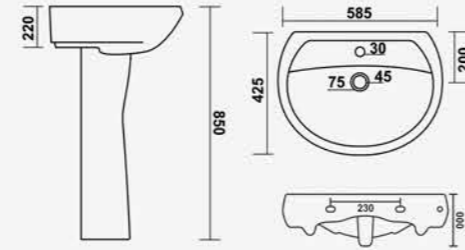

W.B. ALPS

L 420 W 290 H 130mm
16" x 15"

ELVIN

L 515 W 380 H 135mm

MARTIN

L 615 W 430 H 140mm

SPOT

L 450 W 440 H 810mm
18" x 18"

L 480 W 410 H 350mm
19" x 16"

VENICE SET

L 590 W 450 H 580mm
23" x 18"

WASH BASIN PEDESTAL

HARMONY SET

L 530 W 435 H 900mm
22" x 18"

CERA SET

L 585 W 425 H 850mm
22" x 16"

DIAMOND SET

L 655 W 520 H 945mm
25" x 20"

CANDY SET

L 520 W 420 H 830mm
20" x 16"

OLUMPIA SET

L 495 W 495 H 855mm
19" x 19"

PREMIUM SET

L 625 W 490 H 955mm
24" x 19"

SOPHIA SET

L 570 W 420 H 840mm
22" x 16"

SPENTA SET

L 535 W 410 H 870mm
22" x 16"

VENICE SET

L 590 W 450 H 890mm
23" x 17"

ENZO SET

L 580 W 445 H 845mm
23" x 18"