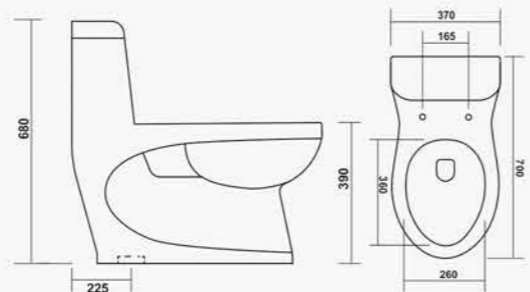

EMPEROR

L 680 W 360 H 750mm
Syphonic
S trap : 225mm (9")

BRONZE

L 690 W 380 H 730mm
Syphonic
S trap : 225mm (9")

OLUMPIA

L 670 W 360 H 720mm
Syphonic
S trap : 225mm (9")
300mm (12")

LUNAR

L 665 W 370 H 770mm
Wash Down
S trap : 225mm (9")

MONTANA

L 650 W 360 H 720mm
Wash Down
S trap : 225mm (9")
300mm (12")

FORSQUARE

L 690 W 360 H 730mm
Wash Down
S trap : 225mm (9")

ROCK

L 680 W 365 H 740mm
Wash Down
S trap : 225mm (9")

FLORA

L 700 W 370 H 680mm
Wash Down
S trap : 225mm (9")

LIBERO

L 665 W 365 H 740mm
Wash Down
S trap : 100mm (4")

PRIVYA

L 540 W 345 H 360mm

ATLANTA

L 500 W 345 H 350mm

TERRA
Rimless

L 510 W 335 H 360mm