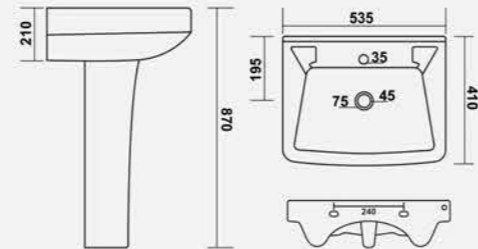

L 480 W 410 H 350mm
19" x 16"

VENICE SET

L 590 W 450 H 580mm
23" x 18"

WASH BASIN PEDESTAL

HARMONY SET

L 530 W 435 H 900mm
22" x 18"

CERA SET

L 585 W 425 H 850mm
22" x 16"

DIAMOND SET

L 655 W 520 H 945mm
25" x 20"

CANDY SET

L 520 W 420 H 830mm
20" x 16"

OLUMPIA SET

L 495 W 495 H 855mm
19" x 19"

PREMIUM SET

L 625 W 490 H 955mm
24" x 19"

SOPHIA SET

L 570 W 420 H 840mm
22" x 16"

SPENTA SET

L 535 W 410 H 870mm
22" x 16"

VENICE SET

L 590 W 450 H 890mm
23" x 17"

ENZO SET

L 580 W 445 H 845mm
23" x 18"