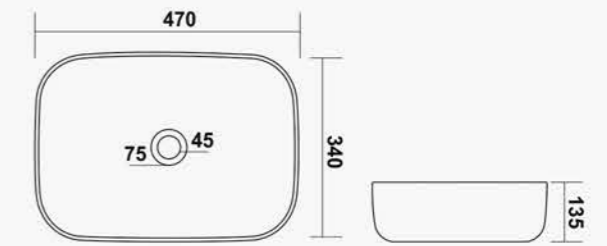

ARENA

L 580 W 355 H 120mm
23" x 15"

LUCID

L 560 W 360 H 155mm
22" x 14"

BRIO

L 315 W 315 H 110mm
12" x 12"

CAPSULE

L 570 W 390 H 120mm
23" x 15"

CELLO

L 410 W 360 H 160mm
16" x 14"

TABLE TOP BASIN

CELLO

L 360 W 260 H 130mm
14" x 11"

CLAIR

L 475 W 370 H 125mm
19" x 15"

CLARION

L 610 W 390 H 120mm
24" x 15"

TABLE TOP BASIN

CUBE

L 470 W 340 H 135mm
18" x 13"

CUBE

L 390 W 390 H 145mm
15" x 15"

CUBE

L 380 W 285 H 140mm
15" x 11"

GLOBUS

L 460 W 310 H 130mm
18" x 12"

HELIX

L 300 W 300 H 100mm
12" x 12"

INOX

L 460 W 340 H 110mm
18" x 13"

LATINA

L 465 W 250 H 125mm
18" x 10"