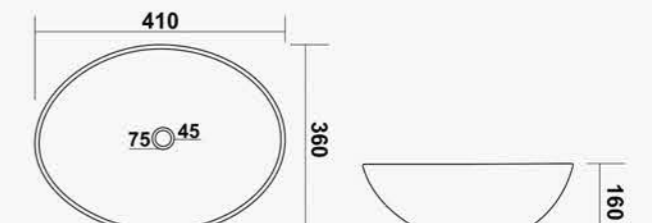

CELLO

L 410 W 360 H 160mm
16" x 14"

TABLE TOP BASIN

CELLO

L 360 W 260 H 130mm
14" x 11"

CLAIR

L 475 W 370 H 125mm
19" x 15"

CLARION

L 610 W 390 H 120mm
24" x 15"

TABLE TOP BASIN

CUBE

L 470 W 340 H 135mm
18" x 13"

CUBE

L 390 W 390 H 145mm
15" x 15"

CUBE

L 380 W 285 H 140mm
15" x 11"