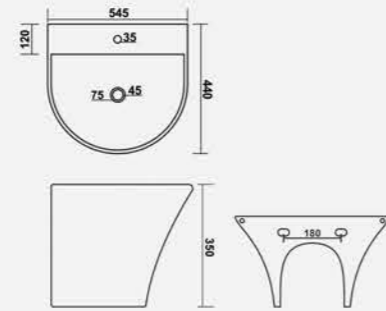

W.B. ALPS

L 420 W 290 H 130mm
16" x 15"

ELVIN

L 515 W 380 H 135mm

MARTIN

L 615 W 430 H 140mm

SPOT

L 450 W 440 H 810mm
18" x 18"

STANZA

L 435 W 435 H 810mm
17" x 17"

SIMPLON

L 410 W 410 H 780mm
16" x 16"

ONE PIECE HALF WASH BASIN

BREZZA

L 545 W 440 H 350mm
21" x 17"

ELEMENT

L 480 W 410 H 350mm
19" x 16"

VENICE SET

L 590 W 450 H 580mm
23" x 18"

WASH BASIN PEDESTAL

HARMONY SET

L 530 W 435 H 900mm
22" x 18"

CERA SET

L 585 W 425 H 850mm
22" x 16"

DIAMOND SET

L 655 W 520 H 945mm
25" x 20"

CANDY SET

L 520 W 420 H 830mm
20" x 16"

OLUMPIA SET

L 495 W 495 H 855mm
19" x 19"

PREMIUM SET

L 625 W 490 H 955mm
24" x 19"