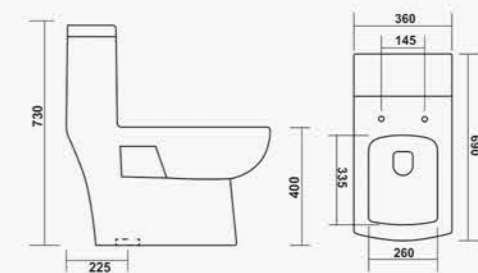

TERRA

L 665 W 365 H 740mm
Syphonic
S trap : 225mm (9")

ZEST

L 700 W 365 H 730mm
6D Syphonic
S trap : 300mm (12")

6D TECHNOLOGY
BEGINNING OF A NEW ERA
OF 6D TECHNOLOGY

AMAZON

L 690 W 360 H 740mm
Syphonic / Wash Down
S trap : 225mm (9")

EMPEROR

L 680 W 360 H 750mm
Syphonic
S trap : 225mm (9")

BRONZE

L 690 W 380 H 730mm
Syphonic
S trap : 225mm (9")

OLUMPIA

L 670 W 360 H 720mm
Syphonic
S trap : 225mm (9")
300mm (12")

LUNAR

L 665 W 370 H 770mm
Wash Down
S trap : 225mm (9")

MONTANA

L 650 W 360 H 720mm
Wash Down
S trap : 225mm (9")
300mm (12")

FORSQUARE

L 690 W 360 H 730mm
Wash Down
S trap : 225mm (9")

ROCK

L 680 W 365 H 740mm
Wash Down
S trap : 225mm (9")

FLORA

L 700 W 370 H 680mm
Wash Down
S trap : 225mm (9")

LIBERO

L 665 W 365 H 740mm
Wash Down
S trap : 100mm (4")

PRIVYA

L 540 W 345 H 360mm

ATLANTA

L 500 W 345 H 350mm

TERRA
Rimless

L 510 W 335 H 360mm