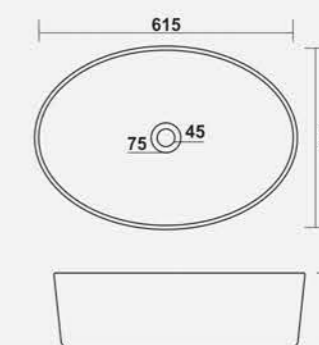

LUMINA

L 450 W 380 H 140mm
18" x 15"

MATIZ

L 310 W 240 H 140mm
12" x 10"

OLIVIA

L 470 W 470 H 120mm
18" x 18"

RONITH

L 510 W 410 H 130mm
20" x 16"

W.B. ALPS

L 420 W 290 H 130mm
16" x 15"

ELVIN

L 515 W 380 H 135mm

MARTIN

L 615 W 430 H 140mm

SPOT

L 450 W 440 H 810mm
18" x 18"

STANZA

L 435 W 435 H 810mm
17" x 17"

SIMPLON

L 410 W 410 H 780mm
16" x 16"

ONE PIECE HALF WASH BASIN

BREZZA

L 545 W 440 H 350mm
21" x 17"

ELEMENT

DIAMOND SET

L 655 W 520 H 945mm
25" x 20"

CANDY SET

L 520 W 420 H 830mm
20" x 16"

OLUMPIA SET

L 495 W 495 H 855mm
19" x 19"

PREMIUM SET

L 625 W 490 H 955mm
24" x 19"