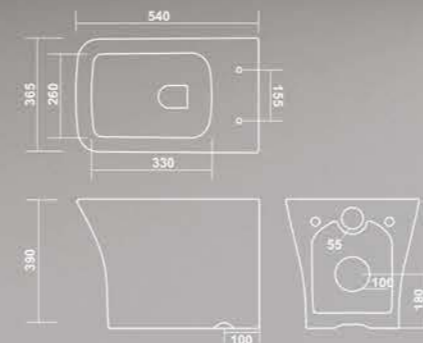

SIMI

L 480 W 370 H 340mm

SLENDER

L 550 W 390 H 410mm

PLAZA COUPLE SET

L 650 W 380 H 685mm

ELEMENT F.M. (S/P)

L 540 W 365 H 390mm