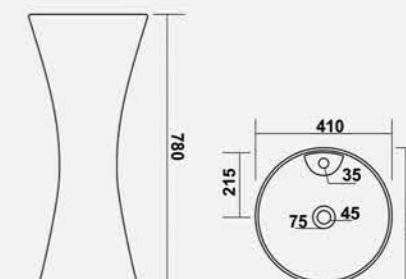

SPOT

L 450 W 440 H 810mm
18" x 18"

STANZA

L 435 W 435 H 810mm
17" x 17"

SIMPLON

L 410 W 410 H 780mm
16" x 16"