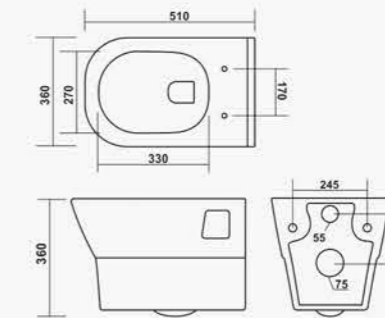

BREZZA

L 510 W 360 H 360mm