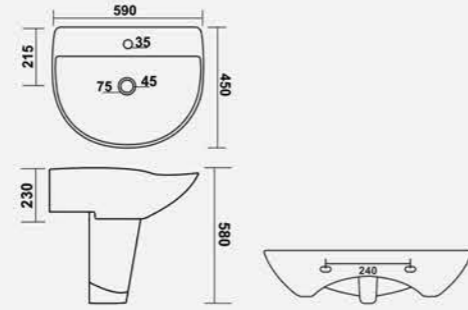

W.B. ALPS

L 420 W 290 H 130mm
16" x 15"

ELVIN

L 515 W 380 H 135mm

MARTIN

L 615 W 430 H 140mm

SPOT

L 450 W 440 H 810mm
18" x 18"

STANZA

L 435 W 435 H 810mm
17" x 17"

SIMPLON

L 410 W 410 H 780mm
16" x 16"

ONE PIECE HALF WASH BASIN

BREZZA

L 545 W 440 H 350mm
21" x 17"

ELEMENT

L 480 W 410 H 350mm
19" x 16"

VENICE SET

L 590 W 450 H 580mm
23" x 18"

WASH BASIN PEDESTAL

HARMONY SET

L 530 W 435 H 900mm
22" x 18"

CERA SET

L 585 W 425 H 850mm
22" x 16"

DIAMOND SET

L 655 W 520 H 945mm
25" x 20"

CANDY SET

L 520 W 420 H 830mm
20" x 16"

OLUMPIA SET

L 495 W 495 H 855mm
19" x 19"

PREMIUM SET

L 625 W 490 H 955mm
24" x 19"