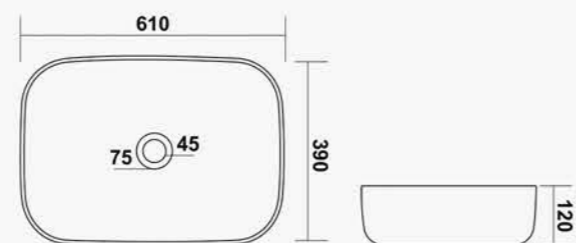

ARENA

L 580 W 355 H 120mm
23" x 15"

LUCID

L 560 W 360 H 155mm
22" x 14"

BRIO

L 315 W 315 H 110mm
12" x 12"

CAPSULE

L 570 W 390 H 120mm
23" x 15"

CELLO

L 410 W 360 H 160mm
16" x 14"

TABLE TOP BASIN

CELLO

L 360 W 260 H 130mm
14" x 11"

CLAIR

L 475 W 370 H 125mm
19" x 15"

CLARION

L 610 W 390 H 120mm
24" x 15"

TABLE TOP BASIN

CUBE

L 470 W 340 H 135mm
18" x 13"

CUBE

L 390 W 390 H 145mm
15" x 15"

CUBE

L 380 W 285 H 140mm
15" x 11"

GLOBUS

L 460 W 310 H 130mm
18" x 12"

HELIX

L 300 W 300 H 100mm
12" x 12"

INOX

L 460 W 340 H 110mm
18" x 13"

LATINA

L 465 W 250 H 125mm
18" x 10"