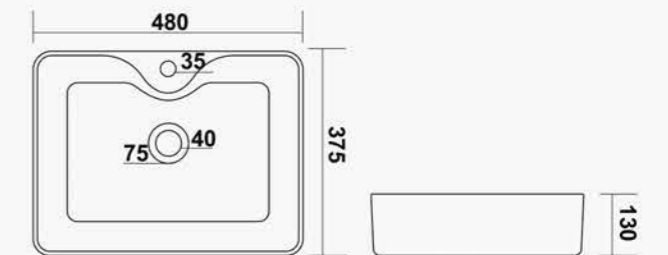

TORRIN

L 480 W 375 H 130mm
19" x 15"