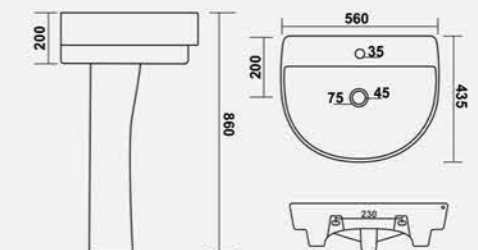

L 480 W 410 H 350mm
19" x 16"

VENICE SET

L 590 W 450 H 580mm
23" x 18"

WASH BASIN PEDESTAL

HARMONY SET

L 530 W 435 H 900mm
22" x 18"

CERA SET

L 585 W 425 H 850mm
22" x 16"

DIAMOND SET

L 655 W 520 H 945mm
25" x 20"

CANDY SET

L 520 W 420 H 830mm
20" x 16"

OLUMPIA SET

L 495 W 495 H 855mm
19" x 19"

PREMIUM SET

L 625 W 490 H 955mm
24" x 19"

SOPHIA SET

L 570 W 420 H 840mm
22" x 16"

SPENTA SET

L 535 W 410 H 870mm
22" x 16"

VENICE SET

L 590 W 450 H 890mm
23" x 17"

ENZO SET

L 580 W 445 H 845mm
23" x 18"

SYMPHONY SET

L 520 W 430 H 850mm
20" x 17"

GLORIA SET

L 560 W 435 H 860mm
22" x 17"

VITRA

L 455 W 345 H 150mm
18" x 14"

CERA

L 455 W 355 H 175mm
18" x 14"