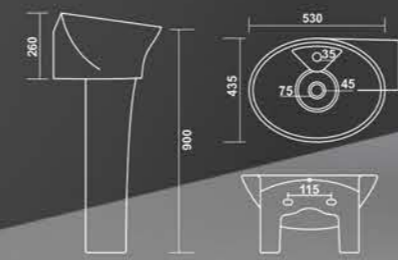

L 480 W 410 H 350mm
19" x 16"

VENICE SET

L 590 W 450 H 580mm
23" x 18"

WASH BASIN PEDESTAL

HARMONY SET

L 530 W 435 H 900mm
22" x 18"

CERA SET

L 585 W 425 H 850mm
22" x 16"

DIAMOND SET

L 655 W 520 H 945mm
25" x 20"

CANDY SET

L 520 W 420 H 830mm
20" x 16"

OLUMPIA SET

L 495 W 495 H 855mm
19" x 19"

PREMIUM SET

L 625 W 490 H 955mm
24" x 19"