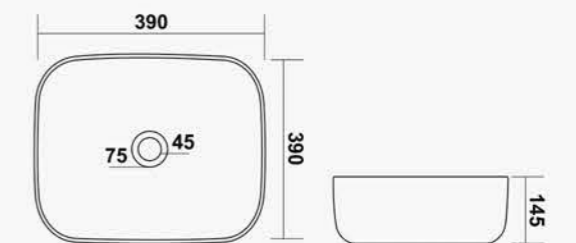

ARENA

L 580 W 355 H 120mm
23" x 15"

LUCID

L 560 W 360 H 155mm
22" x 14"

BRIO

L 315 W 315 H 110mm
12" x 12"

CAPSULE

L 570 W 390 H 120mm
23" x 15"

CELLO

L 410 W 360 H 160mm
16" x 14"

TABLE TOP BASIN

CELLO

L 360 W 260 H 130mm
14" x 11"

CLAIR

L 475 W 370 H 125mm
19" x 15"

CLARION

L 610 W 390 H 120mm
24" x 15"

TABLE TOP BASIN

CUBE

L 470 W 340 H 135mm
18" x 13"

CUBE

L 390 W 390 H 145mm
15" x 15"

CUBE

L 380 W 285 H 140mm
15" x 11"

GLOBUS

L 460 W 310 H 130mm
18" x 12"

HELIX

L 300 W 300 H 100mm
12" x 12"

INOX

L 460 W 340 H 110mm
18" x 13"

LATINA

L 465 W 250 H 125mm
18" x 10"