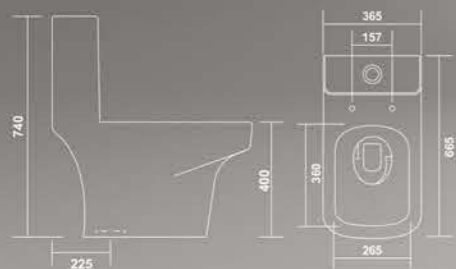

TERRA

L 665 W 365 H 740mm
Syphonic
S trap : 225mm (9")