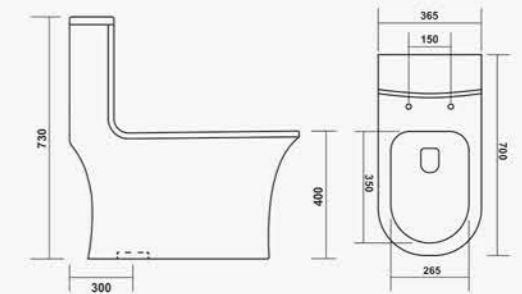

TERRA

L 665 W 365 H 740mm
Syphonic
S trap : 225mm (9")

ZEST

L 700 W 365 H 730mm
6D Syphonic
S trap : 300mm (12")

6D TECHNOLOGY
BEGINNING OF A NEW ERA
OF 6D TECHNOLOGY

AMAZON

L 690 W 360 H 740mm
Syphonic / Wash Down
S trap : 225mm (9")

EMPEROR

L 680 W 360 H 750mm
Syphonic
S trap : 225mm (9")

BRONZE

L 690 W 380 H 730mm
Syphonic
S trap : 225mm (9")

OLUMPIA

L 670 W 360 H 720mm
Syphonic
S trap : 225mm (9")
300mm (12")

LUNAR

L 665 W 370 H 770mm
Wash Down
S trap : 225mm (9")

MONTANA

L 650 W 360 H 720mm
Wash Down
S trap : 225mm (9")
300mm (12")

FORSQUARE

L 690 W 360 H 730mm
Wash Down
S trap : 225mm (9")

ROCK

L 680 W 365 H 740mm
Wash Down
S trap : 225mm (9")

FLORA

L 700 W 370 H 680mm
Wash Down
S trap : 225mm (9")