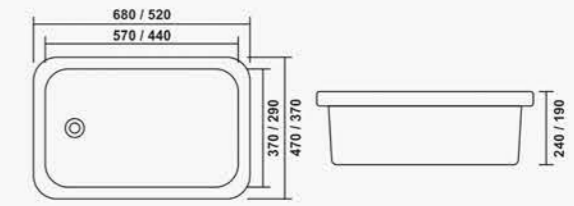

ORISSA PAN - 20"

L 520 W 410 H 240mm

CITY PAN

L 550 W 440 H 200mm

SPIKE

L 330 W 310 H 560mm

LARGE

L 385 W 380 H 600mm

HALF STALL

L 305 W 290 H 380mm

FLAT BACK

L 340 W 270 H 450mm

SQUATTING

L 465 W 380 H 110mm

SINK

SIZE : 18"x12"x6", 24"x18"x8"