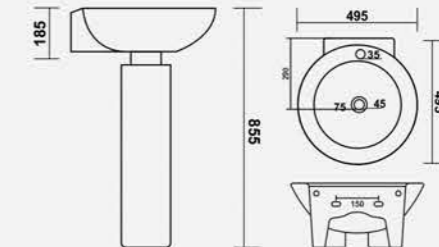

L 480 W 410 H 350mm
19" x 16"

VENICE SET

L 590 W 450 H 580mm
23" x 18"

WASH BASIN PEDESTAL

HARMONY SET

L 530 W 435 H 900mm
22" x 18"

CERA SET

L 585 W 425 H 850mm
22" x 16"

DIAMOND SET

L 655 W 520 H 945mm
25" x 20"

CANDY SET

L 520 W 420 H 830mm
20" x 16"

OLUMPIA SET

L 495 W 495 H 855mm
19" x 19"

PREMIUM SET

L 625 W 490 H 955mm
24" x 19"

SOPHIA SET

L 570 W 420 H 840mm
22" x 16"

SPENTA SET

L 535 W 410 H 870mm
22" x 16"

VENICE SET

L 590 W 450 H 890mm
23" x 17"

ENZO SET

L 580 W 445 H 845mm
23" x 18"