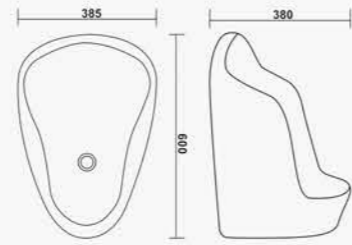

ORISSA PAN - 20"

L 520 W 410 H 240mm

CITY PAN

L 550 W 440 H 200mm

SPIKE

L 330 W 310 H 560mm

LARGE

L 385 W 380 H 600mm

HALF STALL

L 305 W 290 H 380mm

FLAT BACK

L 340 W 270 H 450mm

SQUATTING

L 465 W 380 H 110mm

SINK

SIZE : 18"x12"x6", 24"x18"x8"