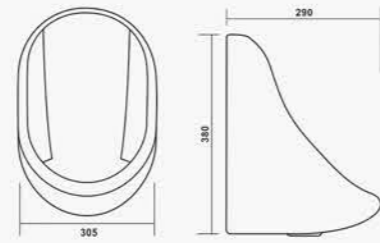

ORISSA PAN - 20"

L 520 W 410 H 240mm

CITY PAN

L 550 W 440 H 200mm

SPIKE

L 330 W 310 H 560mm

LARGE

L 385 W 380 H 600mm

HALF STALL

L 305 W 290 H 380mm

FLAT BACK

L 340 W 270 H 450mm

SQUATTING

L 465 W 380 H 110mm

SINK

SIZE : 18"x12"x6", 24"x18"x8"