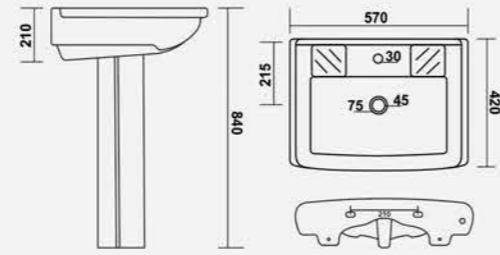

L 480 W 410 H 350mm
19" x 16"

VENICE SET

L 590 W 450 H 580mm
23" x 18"

WASH BASIN PEDESTAL

HARMONY SET

L 530 W 435 H 900mm
22" x 18"

CERA SET

L 585 W 425 H 850mm
22" x 16"

DIAMOND SET

L 655 W 520 H 945mm
25" x 20"

CANDY SET

L 520 W 420 H 830mm
20" x 16"

OLUMPIA SET

L 495 W 495 H 855mm
19" x 19"

PREMIUM SET

L 625 W 490 H 955mm
24" x 19"

SOPHIA SET

L 570 W 420 H 840mm
22" x 16"

SPENTA SET

L 535 W 410 H 870mm
22" x 16"

VENICE SET

L 590 W 450 H 890mm
23" x 17"

ENZO SET

L 580 W 445 H 845mm
23" x 18"