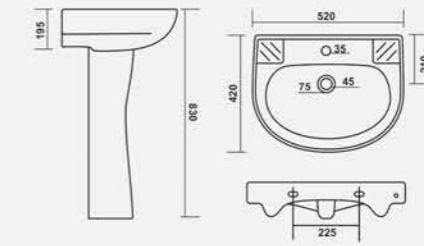

W.B. ALPS

L 420 W 290 H 130mm
16" x 15"

ELVIN

L 515 W 380 H 135mm

MARTIN

L 615 W 430 H 140mm

SPOT

L 450 W 440 H 810mm
18" x 18"

L 480 W 410 H 350mm
19" x 16"

VENICE SET

L 590 W 450 H 580mm
23" x 18"

WASH BASIN PEDESTAL

HARMONY SET

L 530 W 435 H 900mm
22" x 18"

CERA SET

L 585 W 425 H 850mm
22" x 16"

DIAMOND SET

L 655 W 520 H 945mm
25" x 20"

CANDY SET

L 520 W 420 H 830mm
20" x 16"

OLUMPIA SET

L 495 W 495 H 855mm
19" x 19"

PREMIUM SET

L 625 W 490 H 955mm
24" x 19"

SOPHIA SET

L 570 W 420 H 840mm
22" x 16"

SPENTA SET

L 535 W 410 H 870mm
22" x 16"

VENICE SET

L 590 W 450 H 890mm
23" x 17"

ENZO SET

L 580 W 445 H 845mm
23" x 18"