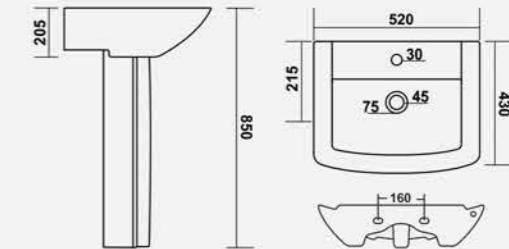

L 480 W 410 H 350mm
19" x 16"

VENICE SET

L 590 W 450 H 580mm
23" x 18"

WASH BASIN PEDESTAL

HARMONY SET

L 530 W 435 H 900mm
22" x 18"

CERA SET

L 585 W 425 H 850mm
22" x 16"

DIAMOND SET

L 655 W 520 H 945mm
25" x 20"

CANDY SET

L 520 W 420 H 830mm
20" x 16"

OLUMPIA SET

L 495 W 495 H 855mm
19" x 19"

PREMIUM SET

L 625 W 490 H 955mm
24" x 19"

SOPHIA SET

L 570 W 420 H 840mm
22" x 16"

SPENTA SET

L 535 W 410 H 870mm
22" x 16"

VENICE SET

L 590 W 450 H 890mm
23" x 17"

ENZO SET

L 580 W 445 H 845mm
23" x 18"

SYMPHONY SET

L 520 W 430 H 850mm
20" x 17"

GLORIA SET

L 560 W 435 H 860mm
22" x 17"

VITRA

L 455 W 345 H 150mm
18" x 14"

CERA

L 455 W 355 H 175mm
18" x 14"