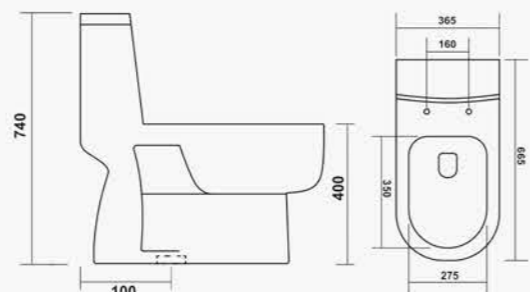

EMPEROR

L 680 W 360 H 750mm
Syphonic
S trap : 225mm (9")

BRONZE

L 690 W 380 H 730mm
Syphonic
S trap : 225mm (9")

OLUMPIA

L 670 W 360 H 720mm
Syphonic
S trap : 225mm (9")
300mm (12")

LUNAR

L 665 W 370 H 770mm
Wash Down
S trap : 225mm (9")

MONTANA

L 650 W 360 H 720mm
Wash Down
S trap : 225mm (9")
300mm (12")

FORSQUARE

L 690 W 360 H 730mm
Wash Down
S trap : 225mm (9")

ROCK

L 680 W 365 H 740mm
Wash Down
S trap : 225mm (9")

FLORA

L 700 W 370 H 680mm
Wash Down
S trap : 225mm (9")

LIBERO

L 665 W 365 H 740mm
Wash Down
S trap : 100mm (4")

PRIVYA

L 540 W 345 H 360mm

ATLANTA

L 500 W 345 H 350mm

TERRA
Rimless

L 510 W 335 H 360mm