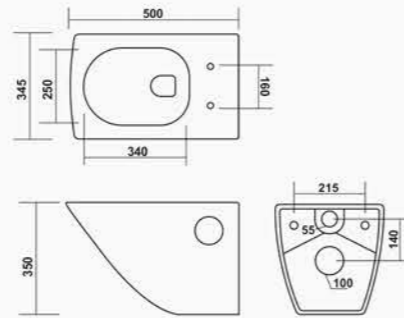

EMPEROR

L 680 W 360 H 750mm
Syphonic
S trap : 225mm (9")

BRONZE

L 690 W 380 H 730mm
Syphonic
S trap : 225mm (9")

OLUMPIA

L 670 W 360 H 720mm
Syphonic
S trap : 225mm (9")
300mm (12")

LUNAR

L 665 W 370 H 770mm
Wash Down
S trap : 225mm (9")

MONTANA

L 650 W 360 H 720mm
Wash Down
S trap : 225mm (9")
300mm (12")

FORSQUARE

L 690 W 360 H 730mm
Wash Down
S trap : 225mm (9")

ROCK

L 680 W 365 H 740mm
Wash Down
S trap : 225mm (9")

FLORA

L 700 W 370 H 680mm
Wash Down
S trap : 225mm (9")

LIBERO

L 665 W 365 H 740mm
Wash Down
S trap : 100mm (4")

PRIVYA

L 540 W 345 H 360mm

ATLANTA

L 500 W 345 H 350mm

TERRA
Rimless

L 510 W 335 H 360mm

ARIES
Rimless

L 520 W 370 H 360mm

BREZZA

L 510 W 360 H 360mm

CARDIF

L 535 W 380 H 390mm

CARDIFF PLUS

L 500 W 360 H 360mm