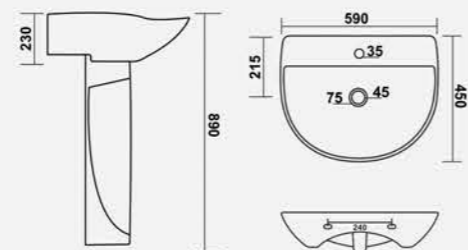

L 480 W 410 H 350mm
19" x 16"

VENICE SET

L 590 W 450 H 580mm
23" x 18"

WASH BASIN PEDESTAL

HARMONY SET

L 530 W 435 H 900mm
22" x 18"

CERA SET

L 585 W 425 H 850mm
22" x 16"

DIAMOND SET

L 655 W 520 H 945mm
25" x 20"

CANDY SET

L 520 W 420 H 830mm
20" x 16"

OLUMPIA SET

L 495 W 495 H 855mm
19" x 19"

PREMIUM SET

L 625 W 490 H 955mm
24" x 19"

SOPHIA SET

L 570 W 420 H 840mm
22" x 16"

SPENTA SET

L 535 W 410 H 870mm
22" x 16"

VENICE SET

L 590 W 450 H 890mm
23" x 17"

ENZO SET

L 580 W 445 H 845mm
23" x 18"

SYMPHONY SET

L 520 W 430 H 850mm
20" x 17"

GLORIA SET

L 560 W 435 H 860mm
22" x 17"

VITRA

L 455 W 345 H 150mm
18" x 14"

CERA

L 455 W 355 H 175mm
18" x 14"