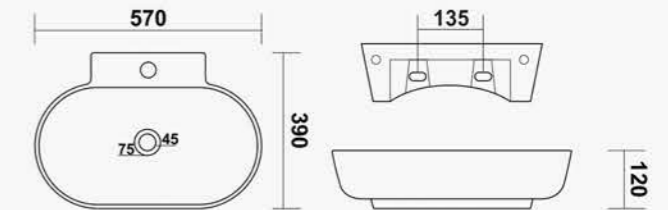

ARENA

L 580 W 355 H 120mm
23" x 15"

LUCID

L 560 W 360 H 155mm
22" x 14"

BRIO

L 315 W 315 H 110mm
12" x 12"

CAPSULE

L 570 W 390 H 120mm
23" x 15"

CELLO

L 410 W 360 H 160mm
16" x 14"

TABLE TOP BASIN

CELLO

L 360 W 260 H 130mm
14" x 11"

CLAIR

L 475 W 370 H 125mm
19" x 15"

CLARION