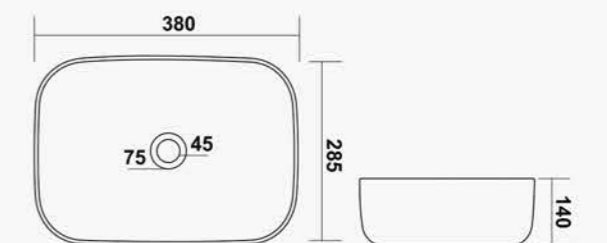

CELLO

L 410 W 360 H 160mm
16" x 14"

TABLE TOP BASIN

CELLO

L 360 W 260 H 130mm
14" x 11"

CLAIR

L 475 W 370 H 125mm
19" x 15"

CLARION

L 610 W 390 H 120mm
24" x 15"

TABLE TOP BASIN

CUBE

L 470 W 340 H 135mm
18" x 13"

CUBE

L 390 W 390 H 145mm
15" x 15"

CUBE

L 380 W 285 H 140mm
15" x 11"

GLOBUS

L 460 W 310 H 130mm
18" x 12"

HELIX

L 300 W 300 H 100mm
12" x 12"

INOX

L 460 W 340 H 110mm
18" x 13"

LATINA

L 465 W 250 H 125mm
18" x 10"