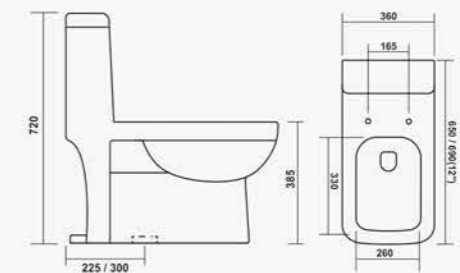

EMPEROR

L 680 W 360 H 750mm
Syphonic
S trap : 225mm (9")

BRONZE

L 690 W 380 H 730mm
Syphonic
S trap : 225mm (9")

OLUMPIA

L 670 W 360 H 720mm
Syphonic
S trap : 225mm (9")
300mm (12")

LUNAR

L 665 W 370 H 770mm
Wash Down
S trap : 225mm (9")

MONTANA

L 650 W 360 H 720mm
Wash Down
S trap : 225mm (9")
300mm (12")

FORSQUARE

L 690 W 360 H 730mm
Wash Down
S trap : 225mm (9")

ROCK

L 680 W 365 H 740mm
Wash Down
S trap : 225mm (9")

FLORA

L 700 W 370 H 680mm
Wash Down
S trap : 225mm (9")