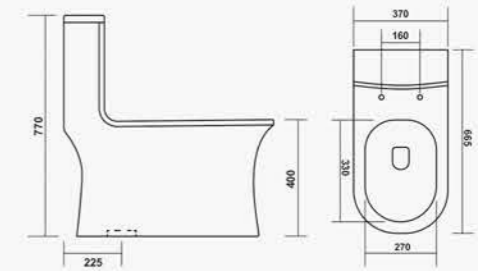

TERRA

L 665 W 365 H 740mm
Syphonic
S trap : 225mm (9")

ZEST

L 700 W 365 H 730mm
6D Syphonic
S trap : 300mm (12")

6D TECHNOLOGY
BEGINNING OF A NEW ERA
OF 6D TECHNOLOGY

AMAZON

L 690 W 360 H 740mm
Syphonic / Wash Down
S trap : 225mm (9")

EMPEROR

L 680 W 360 H 750mm
Syphonic
S trap : 225mm (9")

BRONZE

L 690 W 380 H 730mm
Syphonic
S trap : 225mm (9")

OLUMPIA

L 670 W 360 H 720mm
Syphonic
S trap : 225mm (9")
300mm (12")

LUNAR

L 665 W 370 H 770mm
Wash Down
S trap : 225mm (9")

MONTANA

L 650 W 360 H 720mm
Wash Down
S trap : 225mm (9")
300mm (12")

FORSQUARE

L 690 W 360 H 730mm
Wash Down
S trap : 225mm (9")

ROCK

L 680 W 365 H 740mm
Wash Down
S trap : 225mm (9")

FLORA

L 700 W 370 H 680mm
Wash Down
S trap : 225mm (9")