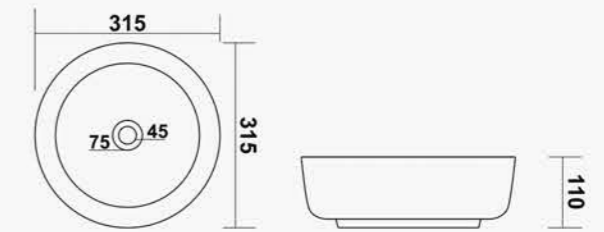

ARENA

L 580 W 355 H 120mm
23" x 15"

LUCID

L 560 W 360 H 155mm
22" x 14"

BRIO

L 315 W 315 H 110mm
12" x 12"

CAPSULE

L 570 W 390 H 120mm
23" x 15"

CELLO

L 410 W 360 H 160mm
16" x 14"

TABLE TOP BASIN

CELLO

L 360 W 260 H 130mm
14" x 11"

CLAIR

L 475 W 370 H 125mm
19" x 15"

CLARION