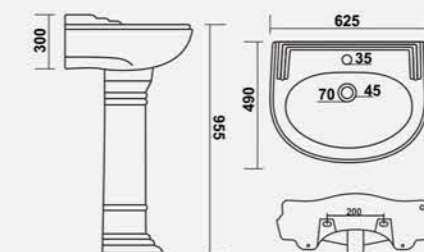

L 480 W 410 H 350mm
19" x 16"

VENICE SET

L 590 W 450 H 580mm
23" x 18"

WASH BASIN PEDESTAL

HARMONY SET

L 530 W 435 H 900mm
22" x 18"

CERA SET

L 585 W 425 H 850mm
22" x 16"

DIAMOND SET

L 655 W 520 H 945mm
25" x 20"

CANDY SET

L 520 W 420 H 830mm
20" x 16"

OLUMPIA SET

L 495 W 495 H 855mm
19" x 19"

PREMIUM SET

L 625 W 490 H 955mm
24" x 19"

SOPHIA SET

L 570 W 420 H 840mm
22" x 16"

SPENTA SET

L 535 W 410 H 870mm
22" x 16"

VENICE SET

L 590 W 450 H 890mm
23" x 17"

ENZO SET

L 580 W 445 H 845mm
23" x 18"