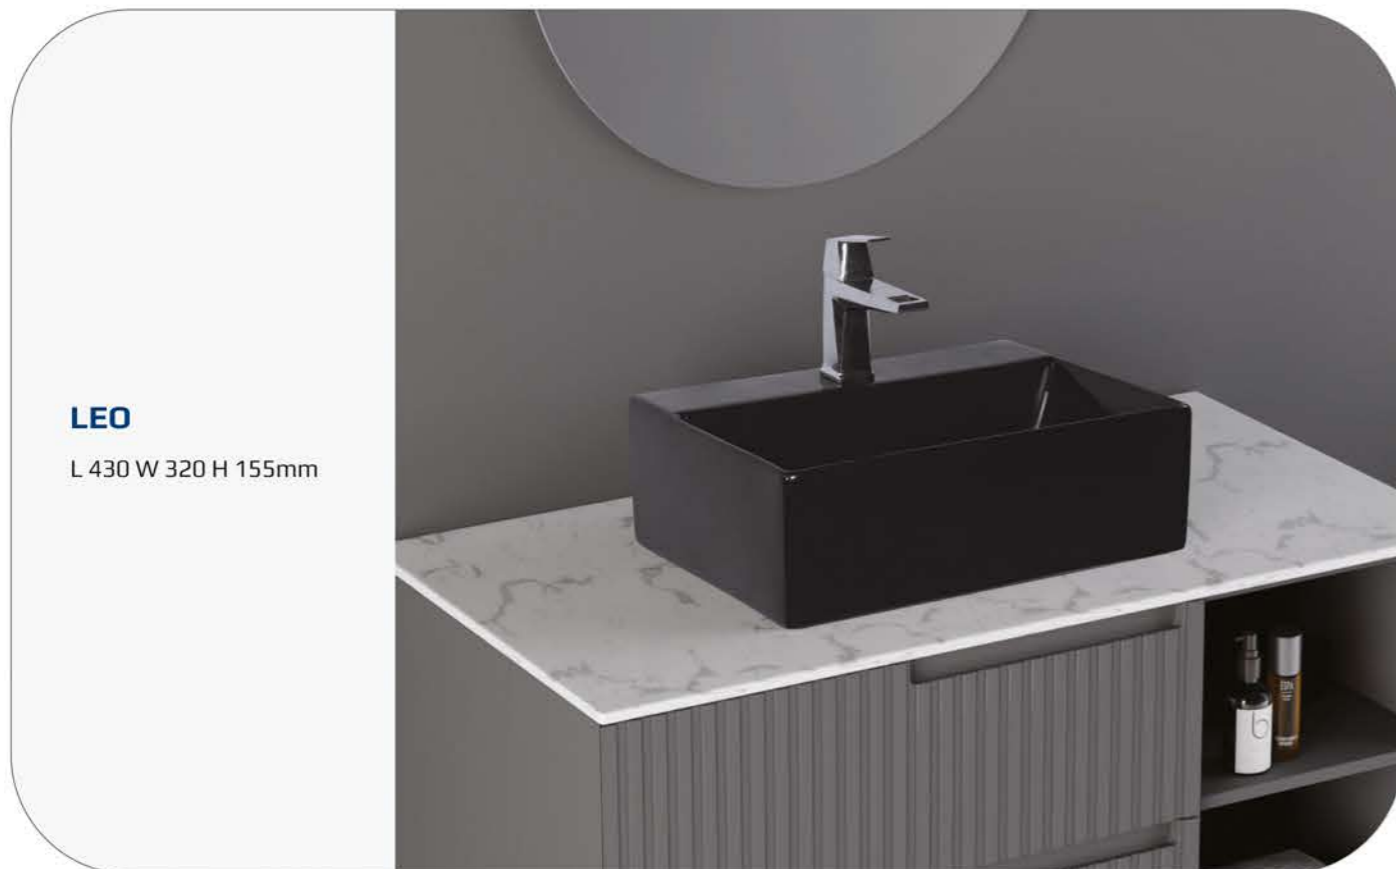

S-TRAP

P-TRAP

GLOSSY
DESIGNER TABLE TOP BASIN

CLAIR
L 475 W 370 H 125mm

LEO
L 430 W 320 H 155mm

GLOSSY BLACK
DESIGNER TABLE TOP BASIN

LUMINA
L 450 W 440 H 130mm

TORRIN
L 480 W 375 H 130mm