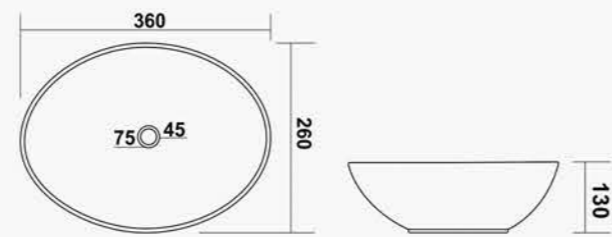

ARENA

L 580 W 355 H 120mm
23" x 15"

LUCID

L 560 W 360 H 155mm
22" x 14"

BRIO

L 315 W 315 H 110mm
12" x 12"

CAPSULE

L 570 W 390 H 120mm
23" x 15"

CELLO

L 410 W 360 H 160mm
16" x 14"

TABLE TOP BASIN

CELLO

L 360 W 260 H 130mm
14" x 11"

CLAIR

L 475 W 370 H 125mm
19" x 15"

CLARION

L 610 W 390 H 120mm
24" x 15"

TABLE TOP BASIN

CUBE

L 470 W 340 H 135mm
18" x 13"

CUBE

L 390 W 390 H 145mm
15" x 15"

CUBE

L 380 W 285 H 140mm
15" x 11"

GLOBUS

L 460 W 310 H 130mm
18" x 12"

HELIX

L 300 W 300 H 100mm
12" x 12"

INOX

L 460 W 340 H 110mm
18" x 13"

LATINA

L 465 W 250 H 125mm
18" x 10"