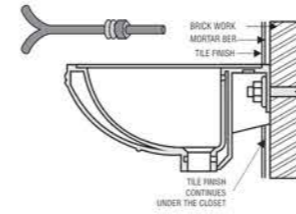

NOVA 10 Ltrs.

NOVEL 8 Ltrs.

BOSS TANK

COMBO

ANTIQUUE TANK

CLASSIC TANK

ONE PIECE FITTINGS

GASKET & RING

WALL HUNG BASIN

As per shown in the picture, the rag bolt must be grouted into the cement/concrete wall. The bolts must be fixed to the cement/concrete wall. Allow setting & checking than install it using nut and washer.