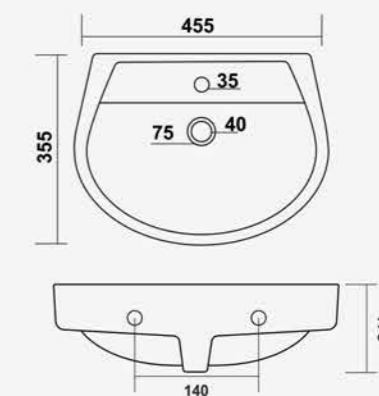

DIAMOND SET

L 655 W 520 H 945mm
25" x 20"

CANDY SET

L 520 W 420 H 830mm
20" x 16"

OLUMPIA SET

L 495 W 495 H 855mm
19" x 19"

PREMIUM SET

L 625 W 490 H 955mm
24" x 19"

SOPHIA SET

L 570 W 420 H 840mm
22" x 16"

SPENTA SET

L 535 W 410 H 870mm
22" x 16"

VENICE SET

L 590 W 450 H 890mm
23" x 17"

ENZO SET

L 580 W 445 H 845mm
23" x 18"

SYMPHONY SET

L 520 W 430 H 850mm
20" x 17"

GLORIA SET

L 560 W 435 H 860mm
22" x 17"

VITRA

L 455 W 345 H 150mm
18" x 14"

CERA

L 455 W 355 H 175mm
18" x 14"

CRETA

L 410 W 355 H 150mm
16" x 14"

DELTA

L 370 W 305 H 180mm
14" x 12"

FOURSQUARE

L 410 W 390 H 160mm
16" x 15"

ELLIPSE

L 325 W 285 H 140mm
13" x 11"