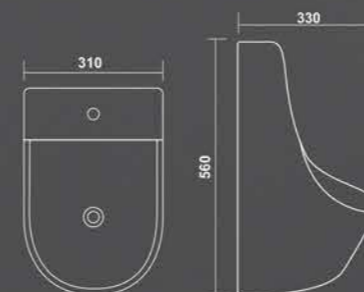

CRYSTAL

L 555 W 410 H 170mm
22" x 16"

OPAL

L 570 W 410 H 230mm
22" x 16"

OPERA

L 465 W 330 H 190mm
18" x 13"

ORISSA PAN-23"

L 600 W 460 H 305mm

ORISSA PAN - 20"

L 520 W 410 H 240mm

CITY PAN

L 550 W 440 H 200mm

SPIKE

L 330 W 310 H 560mm

LARGE

L 385 W 380 H 600mm

HALF STALL

L 305 W 290 H 380mm

FLAT BACK

L 340 W 270 H 450mm

SQUATTING

L 465 W 380 H 110mm

SINK

SIZE : 18"x12"x6", 24"x18"x8"